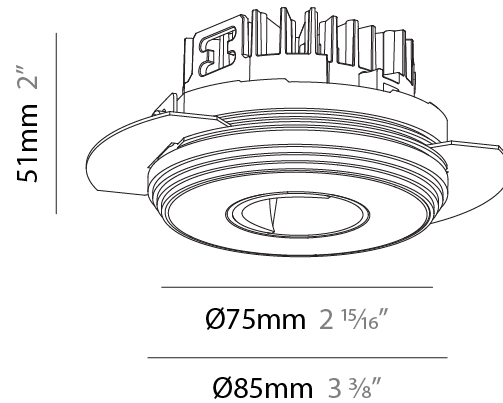

GENERAL

Series: Oiko Pro Round
Subseries: Oiko Pro Round Wallwash
Partner: Prolicht
Division: Architectural
Installation: Trimless
Product Type: Wallwash
Mounting Location: Ceiling
Light Distribution: Direct

PHYSICAL

Shape: Round
Diameter (mm): 75
Diameter (in): 2 ¹⁵/₁₆
Height (mm): 51
Height (in): 2
Ceiling Thickness (mm): 1 - 25
Ceiling Thickness (in): 1/16 - 1 3/16
Min. Recessing Depth (mm): 55
Min. Recessing Depth (in): 2 ³/₁₆
[Fixture Finish: SSR / BKV / CWI / CRY / HAB / UFT / ITA / RUA / FTG / MYG / LOD / PUS / FRO / FUP / KIA / POP / BLS / SPG / MEY / GOH / CHC / COM / ABZ / JAG / OBR / MOS / ROR](#)
Fixture Material: Aluminum Die Cast
Cut-out Measurements: 86mm / 3 3/8" Diameter

ELECTRICAL

Lamp Type: LED (Zhaga Standard)
Input Wattage (W): 14
Total Output Wattage (W): 12.7
Dimming: Dali Dimming
Driver Included: No
Driver Location: Recessed Housing
Driver Type: Constant Current - Universal (120Vac only for DALI driver)
Driver Class: Class 2
Input Voltage (V): 120 - 277
Constant Current (MA): 700

LED

Color Temperature (°K): 2700-6500 Tunable White
Max. Delivered Lumen (lm): 1040 - 1216
Nominal Lumen (lm): 1242 - 1460
CRI: >93 CRI
Lamp Life (hrs): 50000
Special LEDs offerings: Tunable White

OPTICAL

Adjustability: Fixed

RATINGS AND CERTIFICATIONS

Certified By: Certified for North American Standards
IP rating: IP20