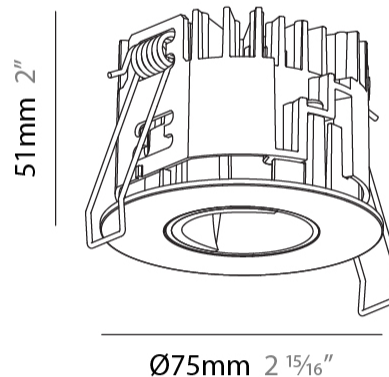

GENERAL

Series: Oiko Pro Round
Subseries: Oiko Pro Wallwash
Partner: Prolicht
Division: Architectural
Installation: Recessed
Product Type: Wallwash
Mounting Location: Ceiling
Light Distribution: Wallwash

PHYSICAL

Aperture Sizes - Downlights: 1"
Shape: Round
Diameter (mm): 75
Diameter (in): 2 ¹⁵/₁₆
Height (mm): 51
Height (in): 2
Ceiling Thickness (mm): 1 - 25
Ceiling Thickness (in): 1/16 - 1 3/16
Min. Recessing Depth (mm): 55
Min. Recessing Depth (in): 2 ³/₁₆
Fixture Finish: SSR / BKV / CWI / CRY / HAB / UFT / ITA / RUA / FTG / MYG / LOD / PUS / FRO / FUP / KIA / POP / BLS / SPG / MEY / GOH / CHC / COM / ABZ / JAG / OBR / MOS / ROR
Fixture Material: Aluminum Die Cast
Cut-out Measurements: 68mm / 2 11/16" Diameter

ELECTRICAL

Lamp Type: LED (Zhaga Standard)
Input Wattage (W): 15.1
Total Output Wattage (W): 13.6
Dimming: Non-Dimming / 0-10V Dimming / Phase Dimming / DALI Dimming / MATTER Dimming
Driver Included: No
Driver Location: Recessed Housing
Driver Type: Constant Current - Universal
Driver Class: Class 2
Housing: See Components
Input Voltage (V): 120 - 277
Constant Current (MA): 350

LED

Color Temperature (°K): 2700 / 3000 / 3500 / 4000
Max. Delivered Lumen (lm): 1302 / 1383 / 1449 / 1462
Nominal Lumen (lm): 1566 / 1665 / 1743 / 1759
CRI: >90 CRI
Lamp Life (hrs): 50000

OPTICAL

Adjustability: Fixed

RATINGS AND CERTIFICATIONS

Certified By: Certified for North American Standards
IP rating: IP20